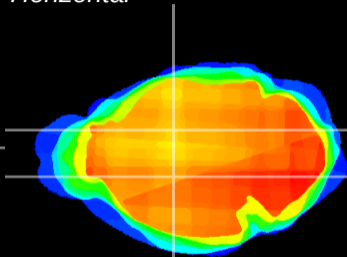

Coronal

Sagittal-R

Sagittal-L

ViBrisM: CX12941
Horizontal

VA/VL