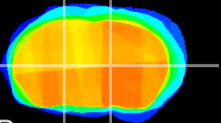

Coronal

Sagittal-R

Sagittal-L

ViBrisM: CX12941
Horizontal

VA/VL