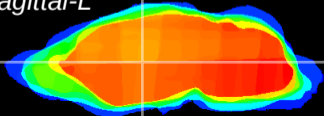

Coronal

Sagittal-R

Sagittal-L

ViBrisM: CX12941
Horizontal

VA/VL