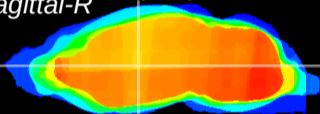

Coronal

Sagittal-R

Sagittal-L

ViBrisM: CX12941
Horizontal

VA/VL