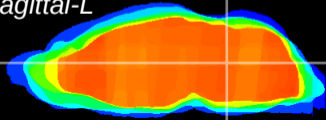

Coronal

Sagittal-R

Sagittal-L

ViBrism: CX12942
Horizontal

Tg