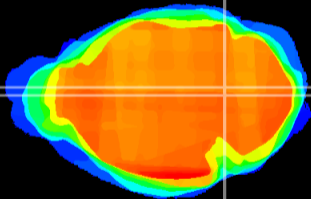

Coronal

Sagittal-R

Sagittal-L

ViBrism: CX12942
Horizontal

Tg