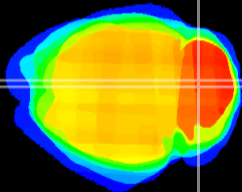

Coronal

Sagittal-R

Sagittal-L

ViBrism: CX12944
Horizontal

Cb vermis