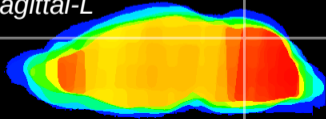

Coronal

Sagittal-R

Sagittal-L

ViBrism: CX12944
Horizontal

Cb vermis