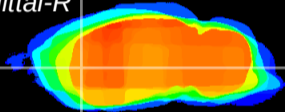

Coronal

Sagittal-R

Sagittal-L

ViBriSM: CX12945
Horizontal

CPU lateral