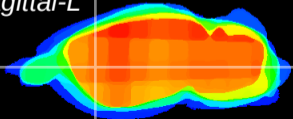

Coronal

Sagittal-R

Sagittal-L

ViBriSM: CX12945
Horizontal

CPU lateral