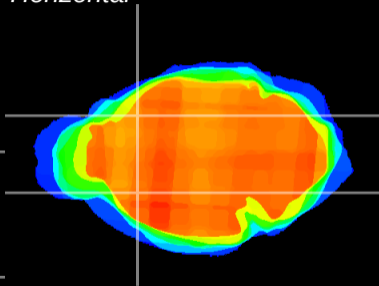

Coronal

Sagittal-R

Sagittal-L

ViBriSM: CX12945
Horizontal

CPU lateral