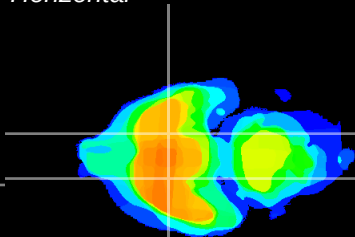

*Coronal*

*Sagittal-R*

*Sagittal-L*

ViBrism: CX12945  
*Horizontal*

S0