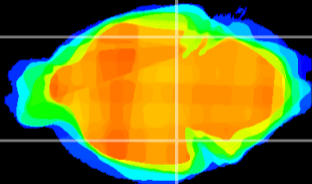

Coronal

Sagittal-R

Sagittal-L

ViBrism: CX12945
Horizontal

ventral S