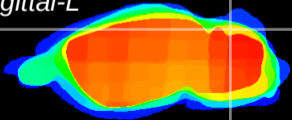

Coronal

Sagittal-R

Sagittal-L

ViBrism: CX12948
Horizontal

Cb lobe