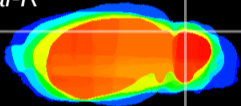

Coronal

Sagittal-R

Sagittal-L

ViBrism: CX12948
Horizontal

Cb lobe