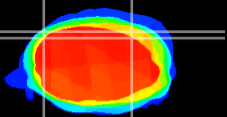

Coronal

Sagittal-R

Sagittal-L

ViBrism: CX12948
Horizontal

Cb lobe