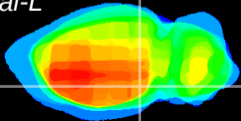

Coronal

Sagittal-R

Sagittal-L

ViBrism: CX12950
Horizontal

ventral S