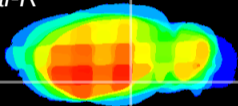

Coronal

Sagittal-R

Sagittal-L

ViBrism: CX12950
Horizontal

ventral S