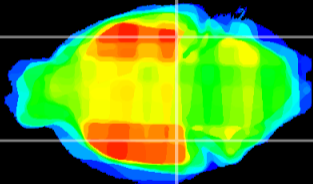

Coronal

Sagittal-R

Sagittal-L

ViBrism: CX12950
Horizontal

ventral S