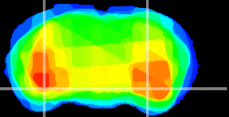

Coronal

Sagittal-R

Sagittal-L

ViBrism: CX12950
Horizontal

ventral S