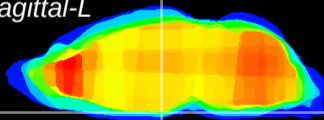

Coronal

Sagittal-R

Sagittal-L

ViBrism: CX12952
Horizontal

ME