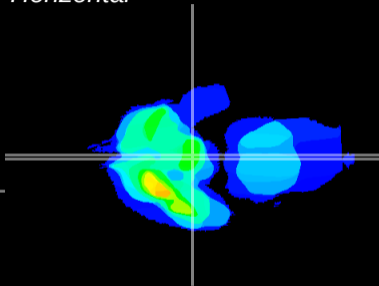

Coronal

Sagittal-R

Sagittal-L

ViBrism: CX12952
Horizontal

ME