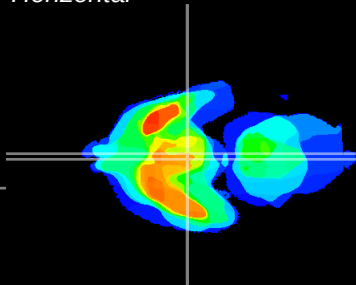

Coronal

Sagittal-R

Sagittal-L

ViBrism: CX12954
Horizontal

Arc