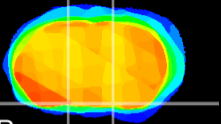

Coronal

Sagittal-R

Sagittal-L

ViBrism: CX12954
Horizontal

S0