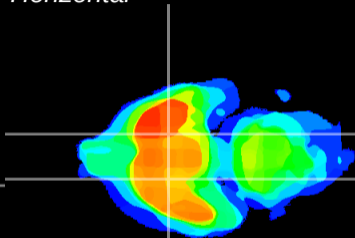

Coronal

Sagittal-R

Sagittal-L

ViBrism: CX12954
Horizontal

S0