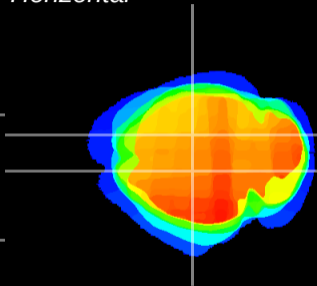

Coronal

Sagittal-R

Sagittal-L

ViBrism: CX12956
Horizontal

CA1