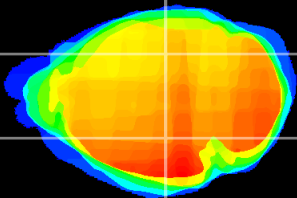

Coronal

Sagittal-R

Sagittal-L

ViBrism: CX12956
Horizontal

LG