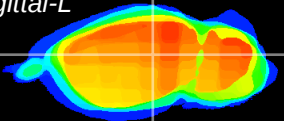

Coronal

Sagittal-R

Sagittal-L

ViBrism: CX12956
Horizontal

LG