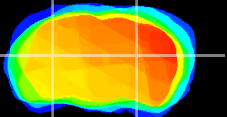

Coronal

Sagittal-R

Sagittal-L

ViBrism: CX12956
Horizontal

LG