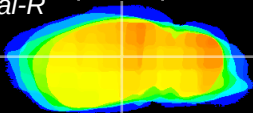

Coronal

Sagittal-R

Sagittal-L

ViBrism: CX12956
Horizontal

LG