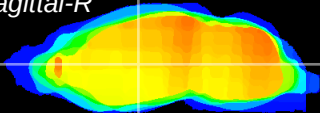

Coronal

Sagittal-R

Sagittal-L

ViBrism: CX12956
Horizontal

VA/VL