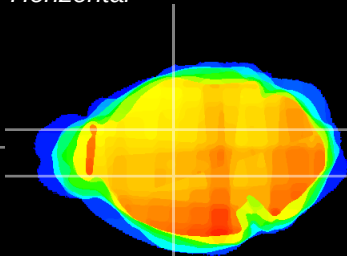

Coronal

Sagittal-R

Sagittal-L

ViBrism: CX12956
Horizontal

VA/VL