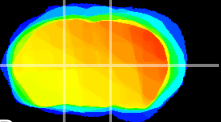

Coronal

Sagittal-R

Sagittal-L

ViBrism: CX12956
Horizontal

VA/VL