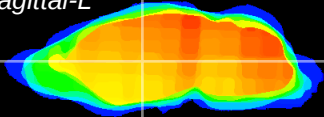

Coronal

Sagittal-R

Sagittal-L

ViBrism: CX12956
Horizontal

VA/VL