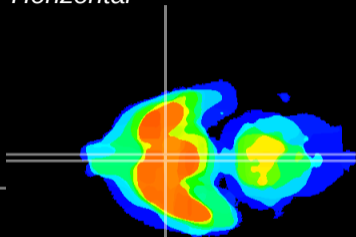

Coronal

Sagittal-R

Sagittal-L

ViBriSM: CX12959
Horizontal

SCN