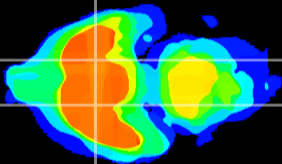

Coronal

Sagittal-R

Sagittal-L

ViBrism: CX12959
Horizontal

S0