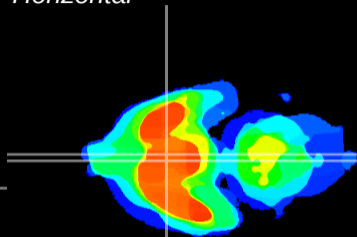

Coronal

Sagittal-R

Sagittal-L

ViBrisM: CX12960
Horizontal

SCN