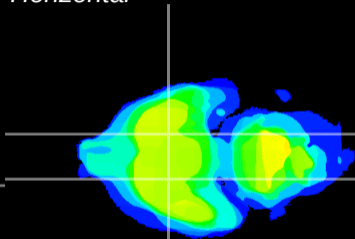

Coronal

Sagittal-R

Sagittal-L

ViBrism: CX12966
Horizontal

S0