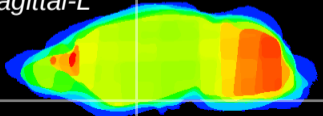

Coronal

Sagittal-R

Sagittal-L

ViBrism: CX12966
Horizontal

S0