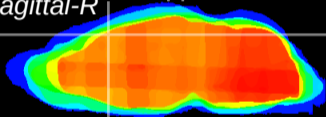

Coronal

Sagittal-R

Sagittal-L

ViBrism: CX12967
Horizontal

Cx motor