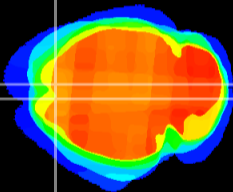

Coronal

Sagittal-R

Sagittal-L

ViBrism: CX12967
Horizontal

Cx motor