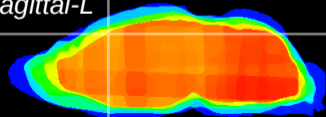

Coronal

Sagittal-R

Sagittal-L

ViBrism: CX12967
Horizontal

Cx motor