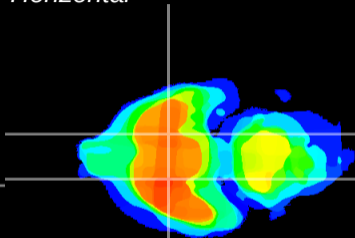

Coronal

Sagittal-R

Sagittal-L

ViBrisM: CX12967
Horizontal

S0