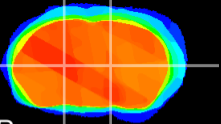

Coronal

Sagittal-R

Sagittal-L

ViBriSM: CX12967
Horizontal

VA/VL