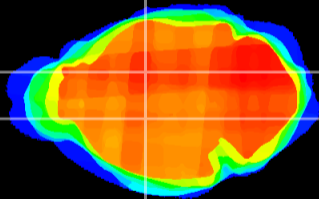

Coronal

Sagittal-R

Sagittal-L

ViBriSM: CX12967
Horizontal

VA/VL