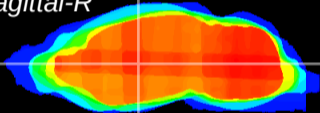

Coronal

Sagittal-R

Sagittal-L

ViBriSM: CX12967
Horizontal

VA/VL