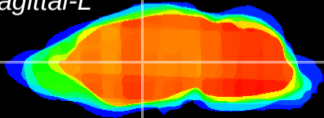

Coronal

Sagittal-R

Sagittal-L

ViBriSM: CX12967
Horizontal

VA/VL