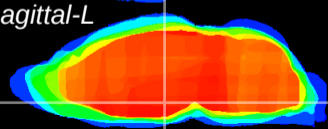

Coronal

Sagittal-R

Sagittal-L

ViBrism: CX12972
Horizontal

DM