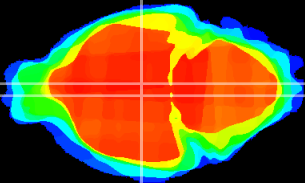

Coronal

Sagittal-R

Sagittal-L

ViBrism: CX12972
Horizontal

DM