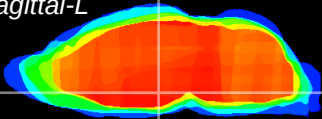

Coronal

Sagittal-R

Sagittal-L

ViBrism: CX12972
Horizontal

DM