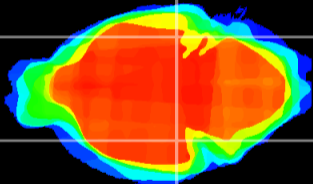

Coronal

Sagittal-R

Sagittal-L

ViBrism: CX12972
Horizontal

ventral S