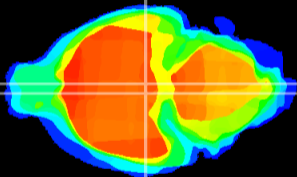

Coronal

Sagittal-R

Sagittal-L

ViBrism: CX12976
Horizontal

M