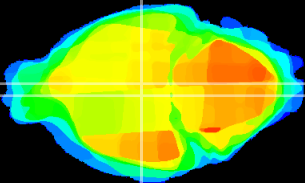

Coronal

Sagittal-R

Sagittal-L

ViBrism: CX12977
Horizontal

DM