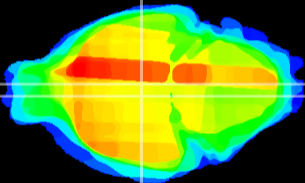

Coronal

Sagittal-R

Sagittal-L

ViBrism: CX12981
Horizontal

DM