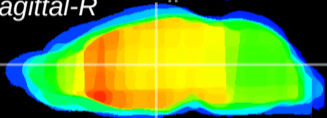

Coronal

Sagittal-R

Sagittal-L

ViBrism: CX12983
Horizontal

MD