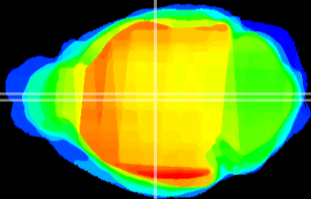

Coronal

Sagittal-R

Sagittal-L

ViBrism: CX12983
Horizontal

MD