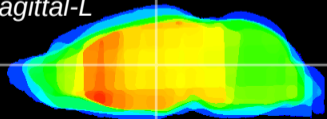

Coronal

Sagittal-R

Sagittal-L

ViBrism: CX12983
Horizontal

MD