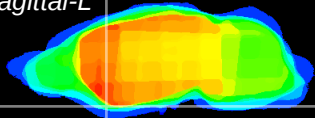

Coronal

Sagittal-R

Sagittal-L

ViBrism: CX12983
Horizontal

Tu