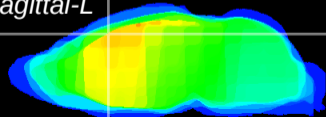

Coronal

Sagittal-R

Sagittal-L

ViBris: CX12985  
Horizontal

Cx motor