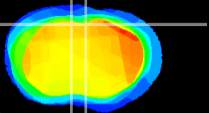

Coronal

Sagittal-R

Sagittal-L

ViBris: CX12985  
Horizontal

Cx motor