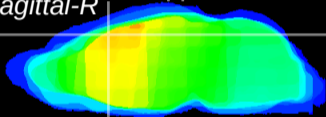

Coronal

Sagittal-R

Sagittal-L

ViBris: CX12985  
Horizontal

Cx motor