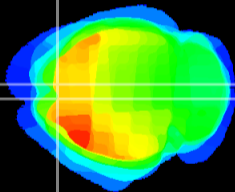

Coronal

Sagittal-R

Sagittal-L

ViBris: CX12985  
Horizontal

Cx motor