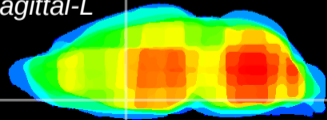

Coronal

Sagittal-R

Sagittal-L

ViBrism: CX12987
Horizontal

MPA