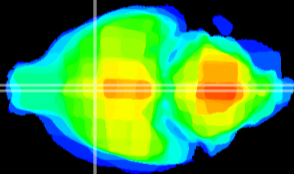

Coronal

Sagittal-R

Sagittal-L

ViBrism: CX12987
Horizontal

MPA