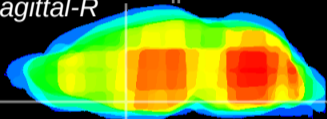

Coronal

Sagittal-R

Sagittal-L

ViBrism: CX12987
Horizontal

MPA