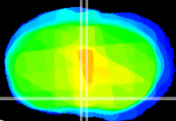

Coronal

Sagittal-R

Sagittal-L

ViBrism: CX12987
Horizontal

MPA