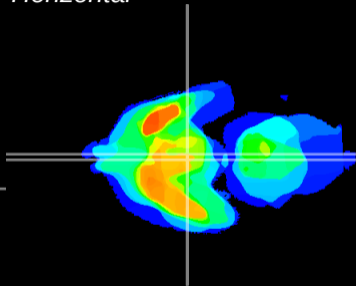

Coronal

Sagittal-R

Sagittal-L

ViBrism: CX12989
Horizontal

Arc