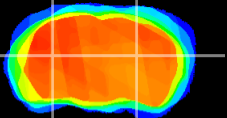

Coronal

Sagittal-R

Sagittal-L

ViBrism: CX12992
Horizontal

LG