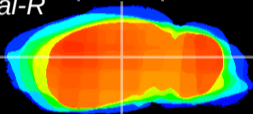

Coronal

Sagittal-R

Sagittal-L

ViBrism: CX12992
Horizontal

LG