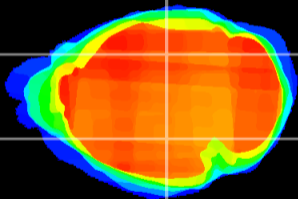

Coronal

Sagittal-R

Sagittal-L

ViBrism: CX12992
Horizontal

LG