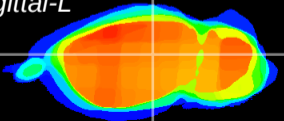

Coronal

Sagittal-R

Sagittal-L

ViBrism: CX12992
Horizontal

LG