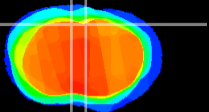

Coronal

Sagittal-R

Sagittal-L

ViBris: CX12996
Horizontal

Cx motor