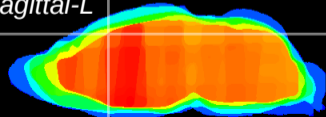

Coronal

Sagittal-R

Sagittal-L

ViBris: CX12996
Horizontal

Cx motor