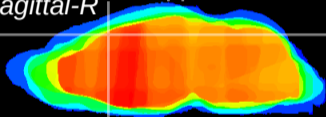

Coronal

Sagittal-R

Sagittal-L

ViBris: CX12996
Horizontal

Cx motor