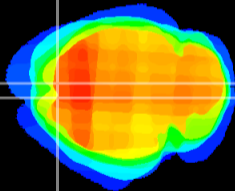

Coronal

Sagittal-R

Sagittal-L

ViBris: CX12996
Horizontal

Cx motor