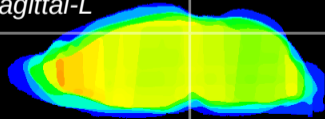

Coronal

Sagittal-R

Sagittal-L

ViBrism: CX12999
Horizontal

SC