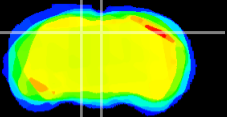

Coronal

Sagittal-R

Sagittal-L

ViBrism: CX12999
Horizontal

SC