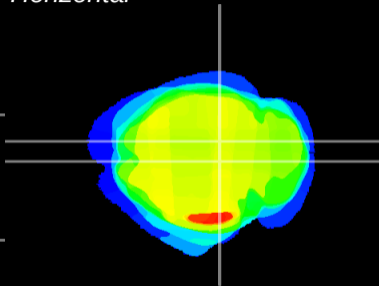

Coronal

Sagittal-R

Sagittal-L

ViBrism: CX12999
Horizontal

SC