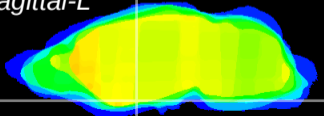

Coronal

Sagittal-R

Sagittal-L

ViBrism: CX12999
Horizontal

S0