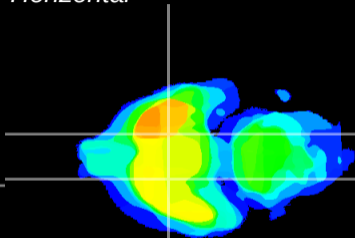

Coronal

Sagittal-R

Sagittal-L

ViBrism: CX12999
Horizontal

S0