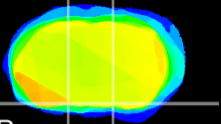

Coronal

Sagittal-R

Sagittal-L

ViBrism: CX12999
Horizontal

S0