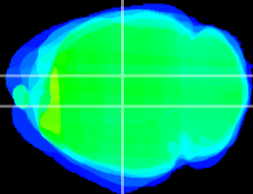

Coronal

Sagittal-R

Sagittal-L

ViBrism: CX13000
Horizontal

DG