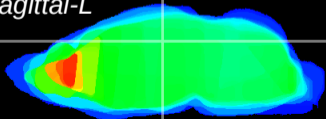

Coronal

Sagittal-R

Sagittal-L

ViBrism: CX13000
Horizontal

DG