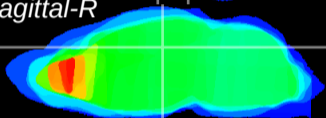

Coronal

Sagittal-R

Sagittal-L

ViBrism: CX13000
Horizontal

DG