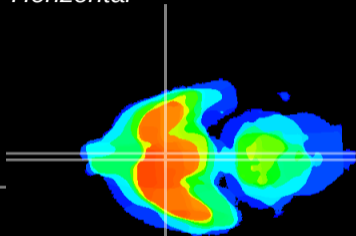

Coronal

Sagittal-R

Sagittal-L

ViBrisM: CX13001
Horizontal

SCN