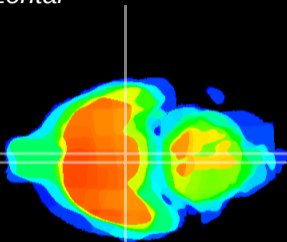

Coronal

Sagittal-R

Sagittal-L

ViBrism: CX13001
Horizontal

VMH