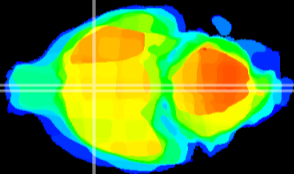

Coronal

Sagittal-R

Sagittal-L

ViBrism: CX13005
Horizontal

MPA