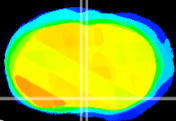

Coronal

Sagittal-R

Sagittal-L

ViBrism: CX13005
Horizontal

MPA