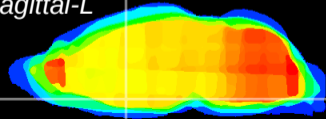

Coronal

Sagittal-R

Sagittal-L

ViBrism: CX13005
Horizontal

MPA