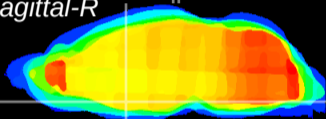

Coronal

Sagittal-R

Sagittal-L

ViBrism: CX13005
Horizontal

MPA