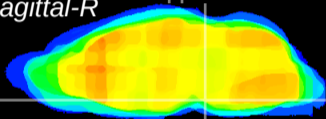

Coronal

Sagittal-R

Sagittal-L

ViBrism: CX13011
Horizontal

Pn