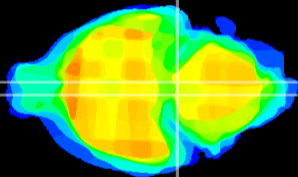

Coronal

Sagittal-R

Sagittal-L

ViBrism: CX13011
Horizontal

Pn