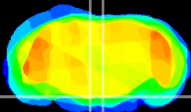

Coronal

Sagittal-R

Sagittal-L

ViBrism: CX13011
Horizontal

Pn