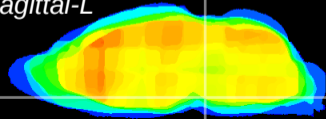

Coronal

Sagittal-R

Sagittal-L

ViBrism: CX13011
Horizontal

Pn