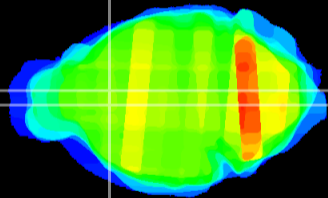

Coronal

Sagittal-R

Sagittal-L

ViBrisM: CX13014  
Horizontal

LS