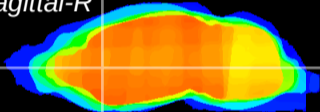

Coronal

Sagittal-R

Sagittal-L

ViBrism: CX13020
Horizontal

CPU medial