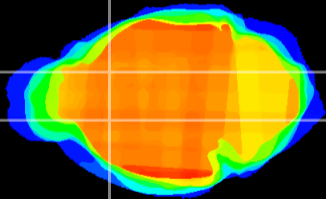

Coronal

Sagittal-R

Sagittal-L

ViBrism: CX13020
Horizontal

CPU medial