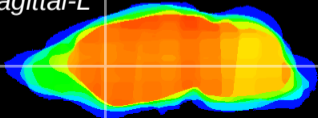

Coronal

Sagittal-R

Sagittal-L

ViBrism: CX13020
Horizontal

CPU medial