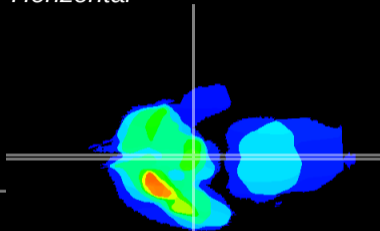

Coronal

Sagittal-R

Sagittal-L

ViBrism: CX13020
Horizontal

ME