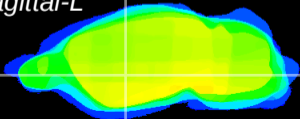

Coronal

Sagittal-R

Sagittal-L

ViBriSM: CX13022
Horizontal

GP