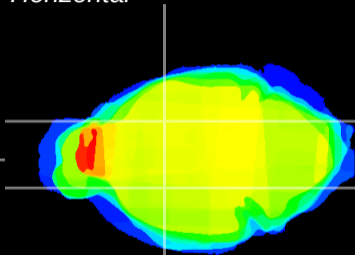

Coronal

Sagittal-R

Sagittal-L

ViBriSM: CX13022
Horizontal

GP