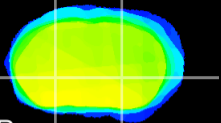

Coronal

Sagittal-R

Sagittal-L

ViBriSM: CX13022
Horizontal

GP