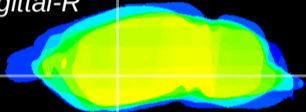

Coronal

Sagittal-R

Sagittal-L

ViBriSM: CX13022
Horizontal

GP