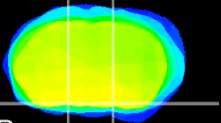

Coronal

Sagittal-R

Sagittal-L

ViBrism: CX13022
Horizontal

S0