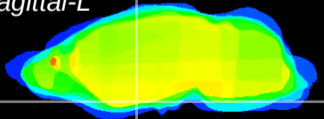

Coronal

Sagittal-R

Sagittal-L

ViBrism: CX13022
Horizontal

S0