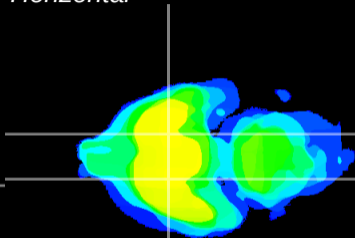

Coronal

Sagittal-R

Sagittal-L

ViBrism: CX13022
Horizontal

S0