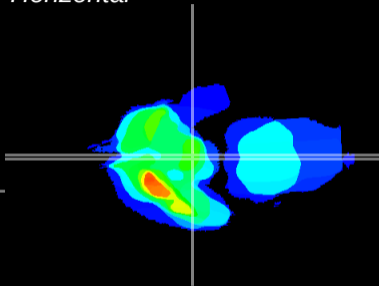

Coronal

Sagittal-R

Sagittal-L

ViBrism: CX13023
Horizontal

ME