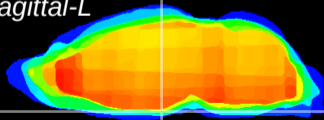

Coronal

Sagittal-R

Sagittal-L

ViBrism: CX13023
Horizontal

ME