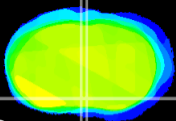

Coronal

Sagittal-R

Sagittal-L

ViBrism: CX13027
Horizontal

MPA