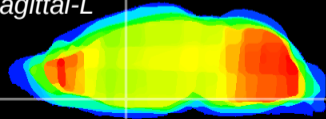

Coronal

Sagittal-R

Sagittal-L

ViBrism: CX13027
Horizontal

MPA