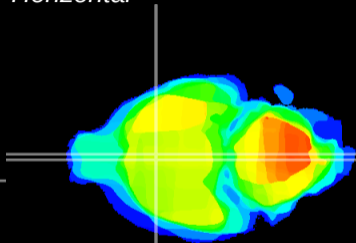

Coronal

Sagittal-R

Sagittal-L

ViBrism: CX13027
Horizontal

MPA