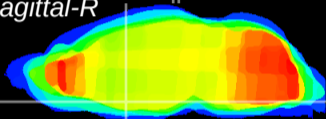

Coronal

Sagittal-R

Sagittal-L

ViBrism: CX13027
Horizontal

MPA