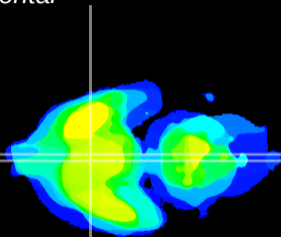

Coronal

Sagittal-R

Sagittal-L

ViBriSM: CX13027
Horizontal

SCN