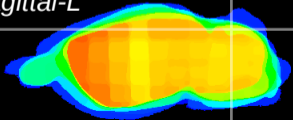

Coronal

Sagittal-R

Sagittal-L

ViBrism: CX13028
Horizontal

Cb lobe