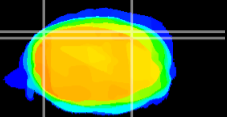

Coronal

Sagittal-R

Sagittal-L

ViBrism: CX13028
Horizontal

Cb lobe