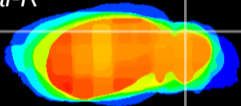

Coronal

Sagittal-R

Sagittal-L

ViBrism: CX13028
Horizontal

Cb lobe