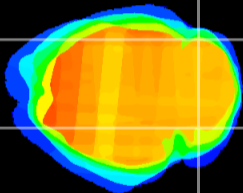

Coronal

Sagittal-R

Sagittal-L

ViBrism: CX13028
Horizontal

Cb lobe