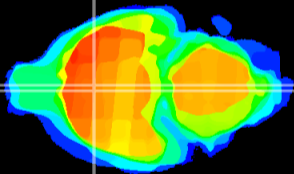

Coronal

Sagittal-R

Sagittal-L

ViBrism: CX13028
Horizontal

MPA