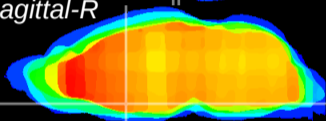

Coronal

Sagittal-R

Sagittal-L

ViBrism: CX13028
Horizontal

MPA