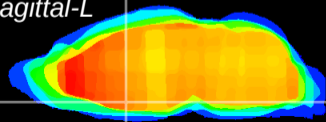

Coronal

Sagittal-R

Sagittal-L

ViBrism: CX13028
Horizontal

MPA