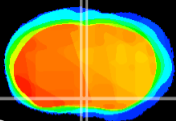

Coronal

Sagittal-R

Sagittal-L

ViBrism: CX13028
Horizontal

MPA